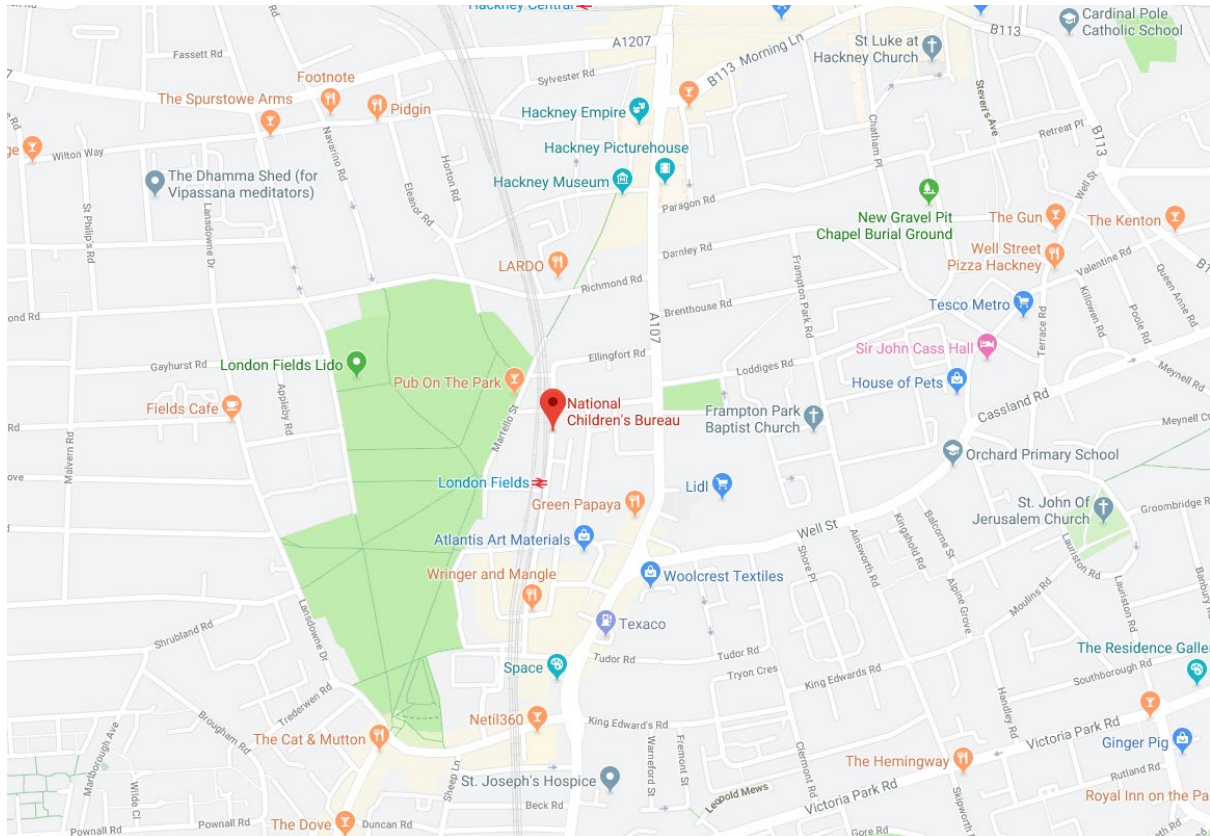

NCB Mentmore Terrace Visitor Guide

Address

23 Mentmore Terrace, E8 3PN

Transport

- Closest Train Stations: London Fields (1 minute walk) and Hackney Central (11 minute walk)
- Closest Tube Station: Bethnal Green (23 minute walk or Buses 106, 254, 388)
- Buses:
 - Mare Street Well Street Stop LC: 48, 55, 106, 254, 277
 - King Edward Stop LP: 388
 - Mare Street Well Street Stop LA: 26, 48, 55

Car

There is no on-site parking available at the building, although there are some public 4 hour bays.

The closest car park is Amhurst Road Car Park, E8 1FJ. It is an 11 minute walk to NCB from here and is located next to Hackney Central Station. It should be noted the car park can only accommodate a small number of vehicles and parking is not guaranteed.